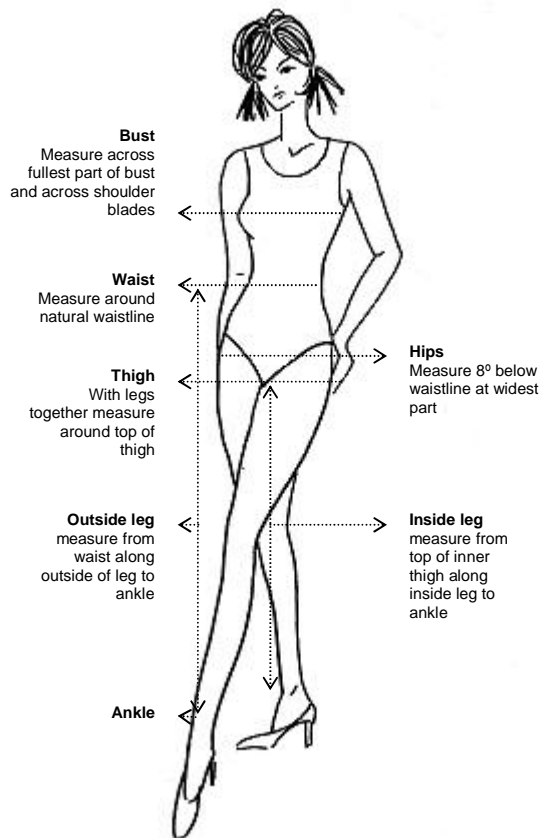

## MEASUREMENT CHART

<b>Name</b>	
<b>Bust</b>	
<b>Waist</b>	
<b>Hips</b>	
<b>Thigh</b>	
<b>Height</b>	
<b>Outside leg</b>	
<b>Inside leg</b>	
<b>Normal dress size</b>	

SPA SANDALS			
<b>FR</b>	36 - 37	38 - 39	40 - 41
<b>USA</b>	5 ½ - 6 ½	7 - 8	8 ½ - 9 ½

MEN				
<b>FR</b>	1	2	3	4
<b>USA</b>	small	medium	large	extra large

French Size	US	UK	Bust		Waist		Hips	
			inch	cm	inch	cm	inch	cm
36	4	8	34	87	27,5	70	34	87
38	6	10	35,5	91	29	74	35,5	91
40	8	12	37	94	30,5	78	37	94
42	10	14	38,5	98	32	82	38,5	98
44	12	16	40	102	33,5	86	40	102
46	14	18	41,5	106	35	90	41,5	106
48	16	20	43	110	36,5	94	43	110
50	18	22	44,5	114	38	98	44,5	114
52	20	24	46	118	39,5	102	46	118

**PLEASE NOTE:**

SIZE SHOULD BE INDICATED IN US, UK OR FRENCH SIZE ACCORDING TO APPLICABLE AND ACCURATE BUST, WAIST AND HIP MEASUREMENT WEARING UNDERWEAR ONLY.